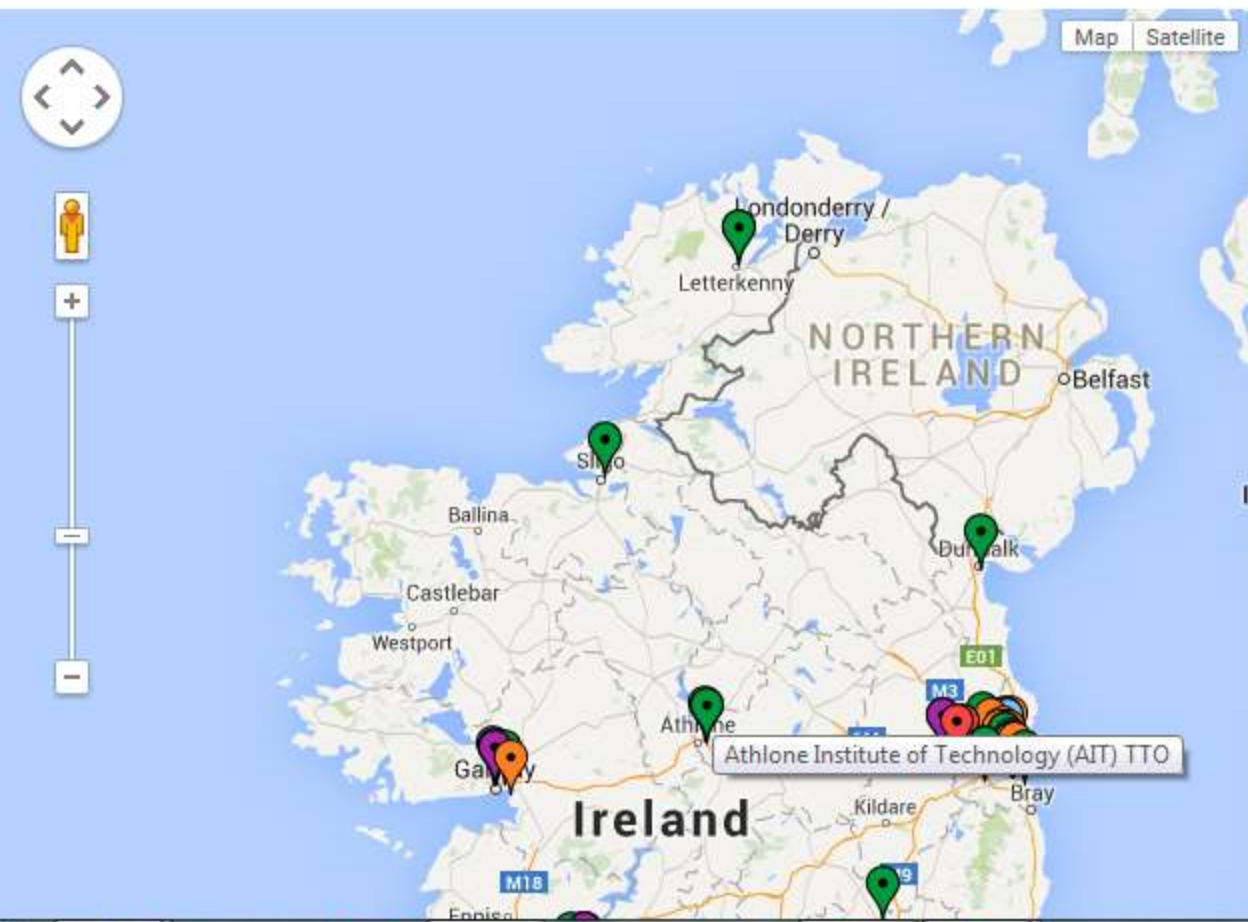

[Read More >>](#)

Innovation Union Scoreboard 2015

Ireland rises to eighth place in EU innovation scoreboard
Minister English welcomes Ireland's improved position, now 8th in Innovation Uni...

[Read More >>](#)

WHAT PEOPLE ARE SAYING ABOUT KT IN IRELAND

RESEARCH MAP OF IRELAND

Share this:

Research in Ireland / Research Map of Ireland

- University
- Technology Gateway
- Technology Centre
- SFI
- National Institutes and Facilities
- Institute of Technology