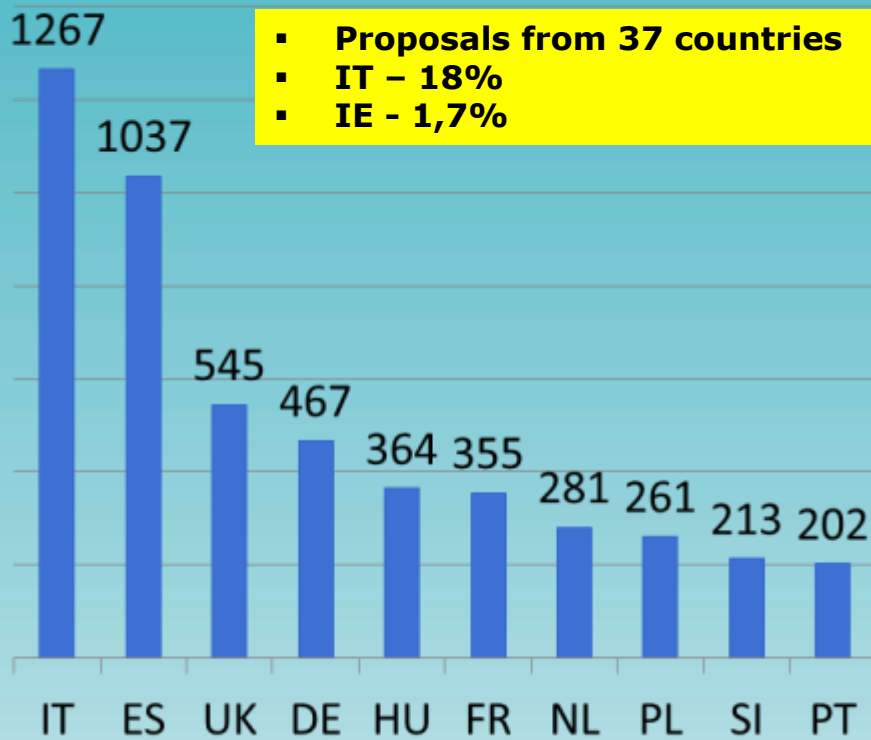

Compares favourable with Denmark, Finland and UK (pop adjusted)

Horizon 2020 national support network led by Enterprise Ireland

Phase 1 - Country distribution of proposals – top 10

Submitted proposals (6972)

Funded proposals (592)

Enterprise Ireland leads on:

- Horizon 2020 Implementation
- Enterprise Europe Network
- Knowledge Transfer Ireland

Horizon 2020 national support network led by Enterprise Ireland

An Roinn Post, Fianair agus Nuálaíochta
Department of Jobs, Enterprise and Innovation