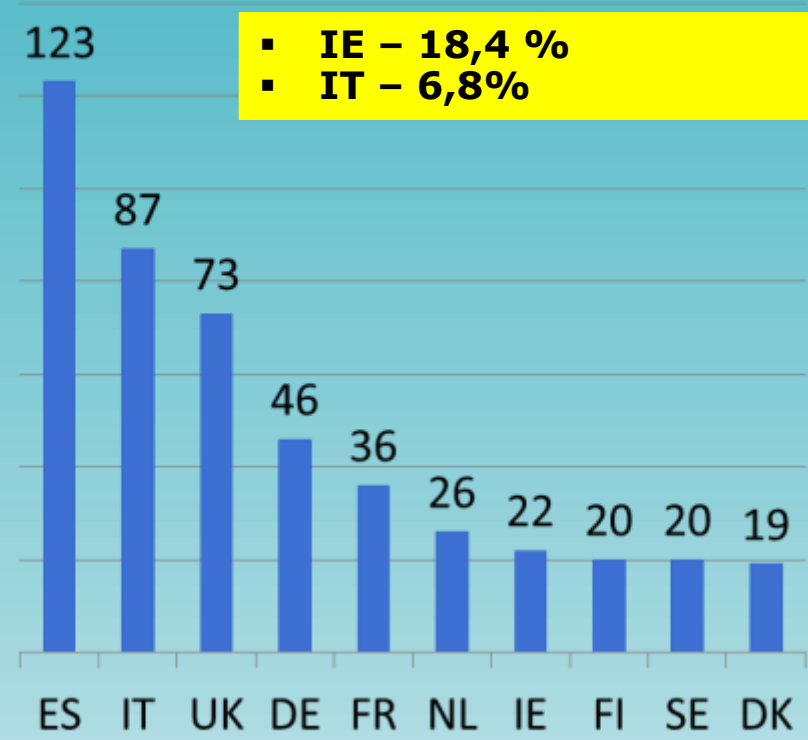

Horizon 2020 national support network led by Enterprise Ireland

First Results continued

Funding to Industry	€19.1m
Funding to SME	€15.2m
ICT	€24m
MSCA	€13m
ERC	€19m
AgriFood	€11m (Marine €5m)
Health	€10m

Compares favourable with Denmark, Finland and UK (pop adjusted)

Horizon 2020 national support network led by Enterprise Ireland

Phase 1 - Country distribution of proposals – top 10

Submitted proposals (6972)

Funded proposals (592)

Enterprise Ireland leads on:

- Horizon 2020 Implementation
- Enterprise Europe Network
- Knowledge Transfer Ireland

Horizon 2020 national support network led by Enterprise Ireland

An Roinn Post, Fianair agus Nuálaíochta
Department of Jobs, Enterprise and Innovation